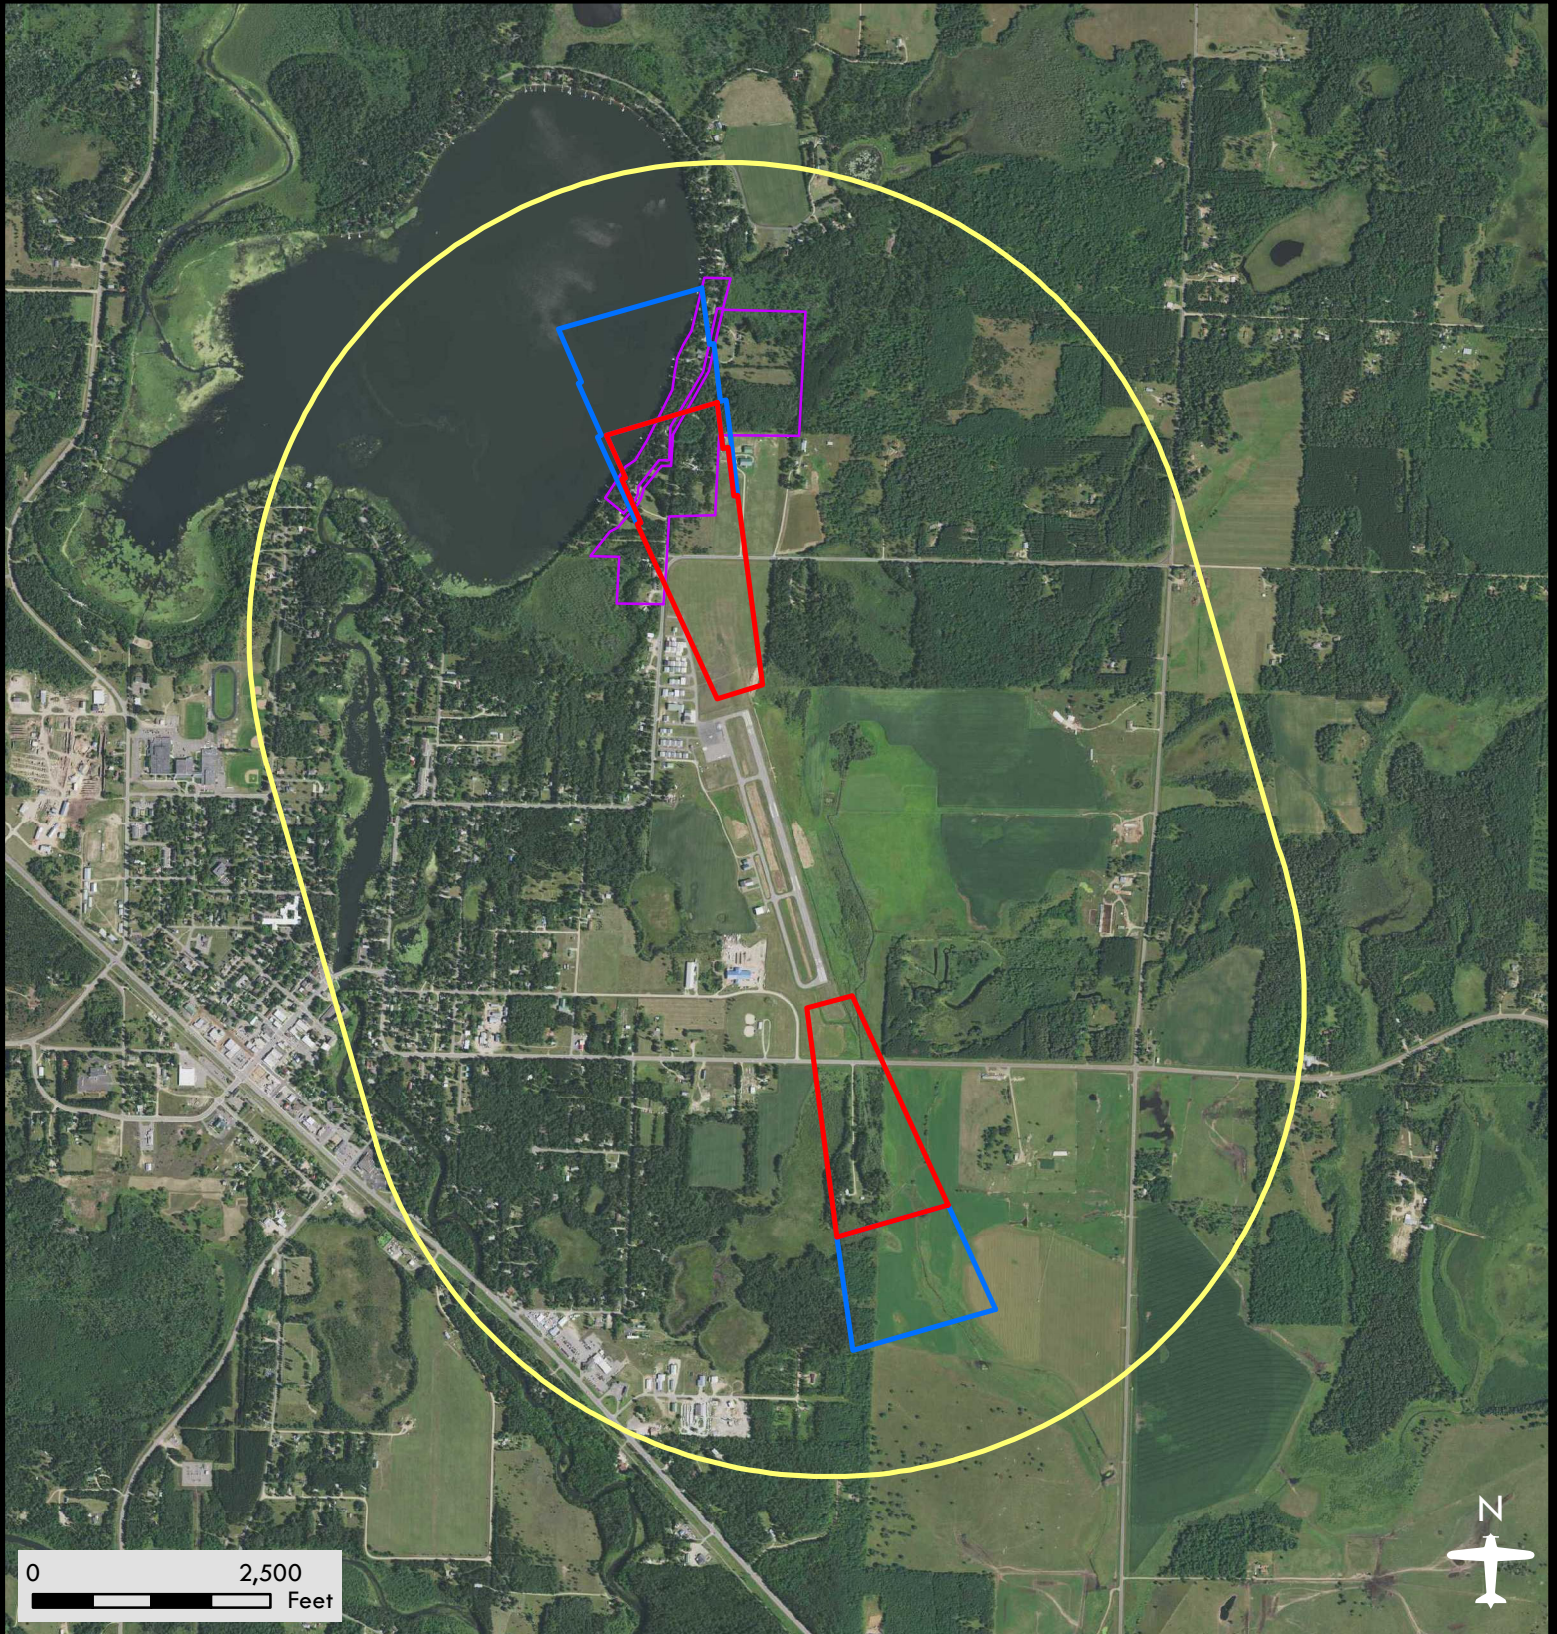

# Pine River Regional Airport

Airport Safety Zones

Date: 08/08/2018

## Legend

-  Zone A
-  Zone B
-  Zone C
-  ERN

**DISCLAIMER:** This is not an official zoning map. To view the official map and ordinance for this airport, please visit the Airport Zoning Information Warehouse at <https://www.dot.state.mn.us/aero/planning/zoning-warehouse.html>. The State of Minnesota makes no representations or warranties expressed or implied, with respect to the reuse of the data provided herewith regardless of its format or the means of its transmission. There is no guarantee or representation to the user as to the accuracy, currency, suitability, or reliability of this data for any purpose. The user accepts the data "as is." The State of Minnesota assumes no responsibility for loss or damage incurred as a result of any user's reliance on this data. All maps and other material provided herein are protected by copyright. Permission is granted to copy and use the materials herein.